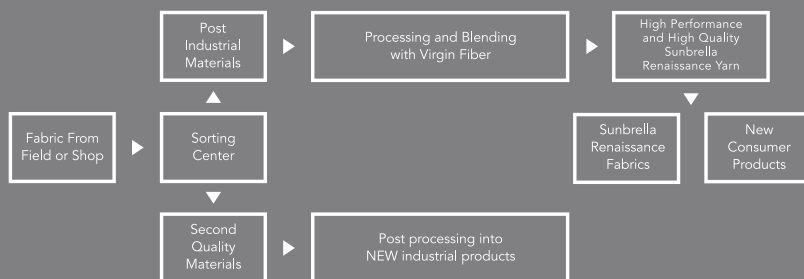

SUNBRELLA DURABILITY Because Sunbrella fabrics last longer, people use less fabric and generate less waste as compared to other fabrics that might fade, lose strength or succumb to mildew and atmospheric chemicals.	SKIN PROTECTION The Skin Cancer Foundation recommends Sunbrella fabrics in shading products as an aid in the prevention of sun-induced damage to the skin as a part of a complete sun protection regimen, including regular use of sunscreen.	GREENGUARD CERTIFIED All Sunbrella and Firesist® fabrics are certified by the GREENGUARD Institute's Children and Schools standard for contributing to healthy indoor air quality by being a low emitting interior product.	REDUCING OUR CARBON FOOTPRINT Projects such as the installation of a 500-kilowatt solar panel system at our Norlina Plant and the upgrade of all lighting fixtures in three warehouses reduce annual CO2 emissions by over 1,000 tons.
ISO 9001 AND ISO 14001 Our ISO 9001 Quality Management and ISO 14001 Environmental Management certifications demonstrate commitment to providing exceptional products and services while recognizing our environmental responsibilities.	WASTEWATER REDUCTION Our unique coloring process eliminates the harmful chemical effluents of conventional dyeing processes.	ZERO LANDFILL Anderson is recognized as a member of the South Carolina Environmental Excellence Program as a result of our recycling and waste reduction programs. The Anderson team recycles all of its waste – including industrial materials, packaging, office and cafeteria waste.	SUNBRELLA RENAISSANCE FABRICS Sunbrella Renaissance furniture fabrics combine up to 50% post-industrial recycled Sunbrella fiber with virgin Sunbrella fiber to achieve vintage charm, rich coloration, soft feel and excellent performance.

SUNBRELLA OFFERS RECYCLING SERVICE TO CUSTOMERS

For over 30 years, Sunbrella has recycled its industrial wastes such as yarn, fabric and packaging. As a result, Sunbrella's South Carolina Plant sends absolutely no waste to the landfill.

Sunbrella also provides a unique way for customers and consumers to recycle Sunbrella fabrics through a revolutionary take-back program called "Recycle My Sunbrella." For more information on our continuing commitment to sustainability and the environment, visit www.recyclemySunbrella.com.

SUNBRELLA RENAISSANCE FABRICS

Sunbrella® Renaissance fabrics were created with two objectives in mind: creating beautiful, vintage-inspired fabrics and recycling post-industrial fabric waste.

Introducing Unity, the first Sunbrella Renaissance awning fabric. Crafted for shade applications where subtle texture and distinctive detail creates a timeless charm, Sunbrella Unity is ideal for any awning.